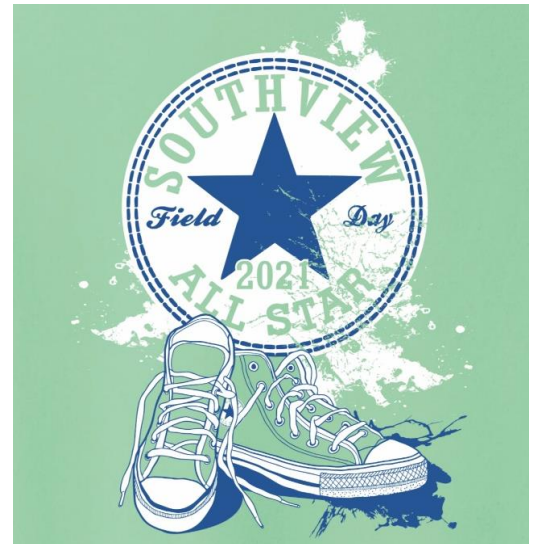

Dear Parents,

This year we will be ordering field day t-shirts. The design of the shirt is located to the right. Each grade level shirt will be a different color and those colors are listed below. If you would like to purchase a t-shirt for your child, please fill out the order form accordingly. Students will receive their shirts once they arrive.